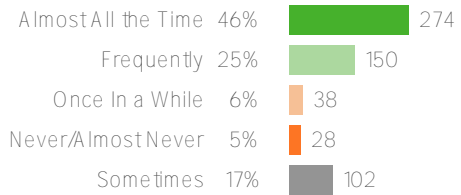

Favorable:

596 responses

District average:

Washington Elementary School  
District

Favorable:

Favorable:

Favorable: