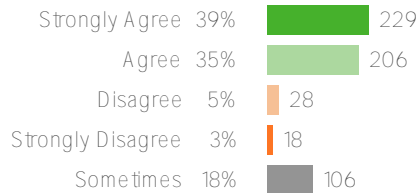

# Mountain View

2023-2024 Student Survey  
Fall 2023

---

596 responses

District average:

Washington Elementary School District

Favorable:

Favorable: