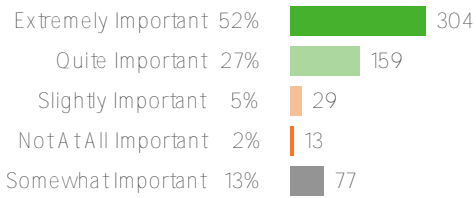

# Mountain View

2023-2024 Student Survey  
Fall 2023

---

596 responses

District average:

Washington Elementary School District

Favorable:

Favorable: