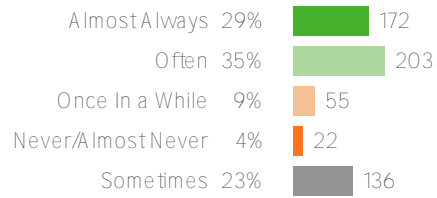

# Mountain View

2023-2024 Student Survey  
Fall 2023

---

596 responses

District average:

Washington Elementary School District

Favorable:

Favorable: