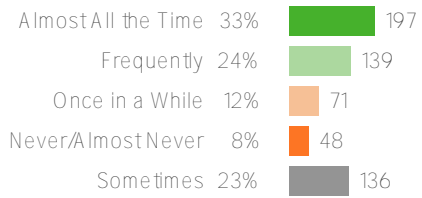

596 responses

District average:

Washington Elementary School
District

Favorable: