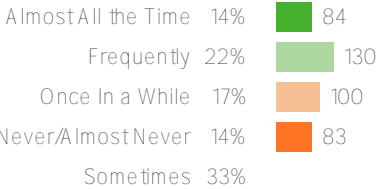

Favorable:

Favorable:

596 responses

District average:

Washington Elementary School  
District

Favorable:

596 responses

District average: