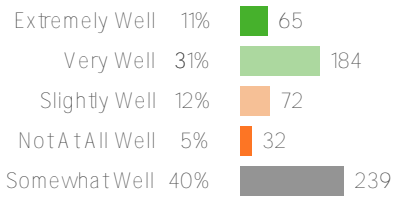

596 responses

District average:

Washington Elementary School
District

Favorable:

Favorable: