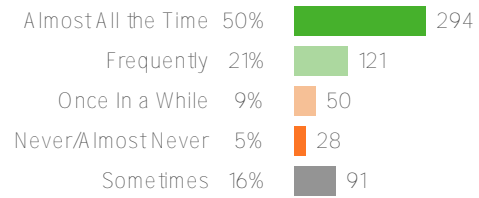

Favorable:

596 responses

District average:

Washington Elementary School  
District

Favorable:

Favorable:

Favorable: